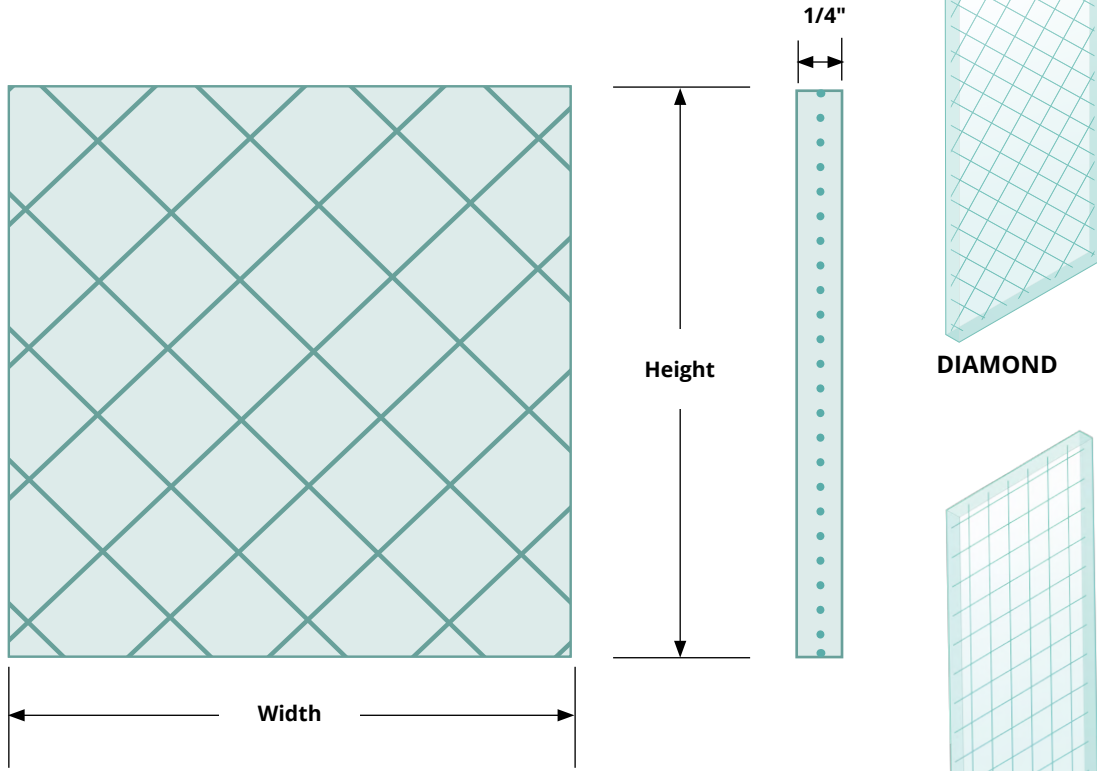

**GLAZING - WIRESHIELD FILMED - WS - Fire-Rated Safety Glazing**

An Economical safety and fire-rated glazing with 3/4" x 3/4" embedded wire mesh and safety film.

**STANDARD WIRESHIELD**

QTY	MODEL	WIDTH X HEIGHT	WEIGHT (LBS)	FIRE-RATING
	WS 1111-14	11" x 11"	4	90 minute
	WS 0434-14	4" x 34"	5	90 minute
	WS 0526-14	5" x 26"	4	90 minute
	WS 0621-14	6" x 21"	4	90 minute
	WS 0717-14	7" x 17"	4	90 minute
	WS 0735-14	7" x 35"	7	45 minute
	WS 2323-14	23" x 23"	16	45 minute
	WS 2329-14	23" x 29"	19	45 minute

**SPECIFICATIONS:**

**Material:** Annealed single glazing with safety film applied to one side and embedded 3/4" x 3/4" wire mesh diamond pattern.

**Thickness:** 1/4" (6 mm)

**Weight:** 3.6 psf

**Light Transmission:** 84%

**STC:** 31

**Size:** Reference chart on page 2

**Minimum:** 2" x 2"

**Maximum:** 48" x 96"

Order size is actual glass size

**RATINGS:**

Glazing bug marking on lower right corner

**Fire Rating:** UL9, UL10B, UL10C, NFPA80, NFPA257, ASTM E2074, E2010-01, CAN/ULC-S106, S104

**TAPE WHEN SOLD SEPARATELY**

Qty	Model	Description / Dimensions
	GTAPE 200B	Standard glazing tape 1/16" 1/16" thick x 3/8" wide x 200 ft
	FGS3000S90	Intumescent glazing tape for wired glass 5/64" thick x 7/16" wide x 16 ft